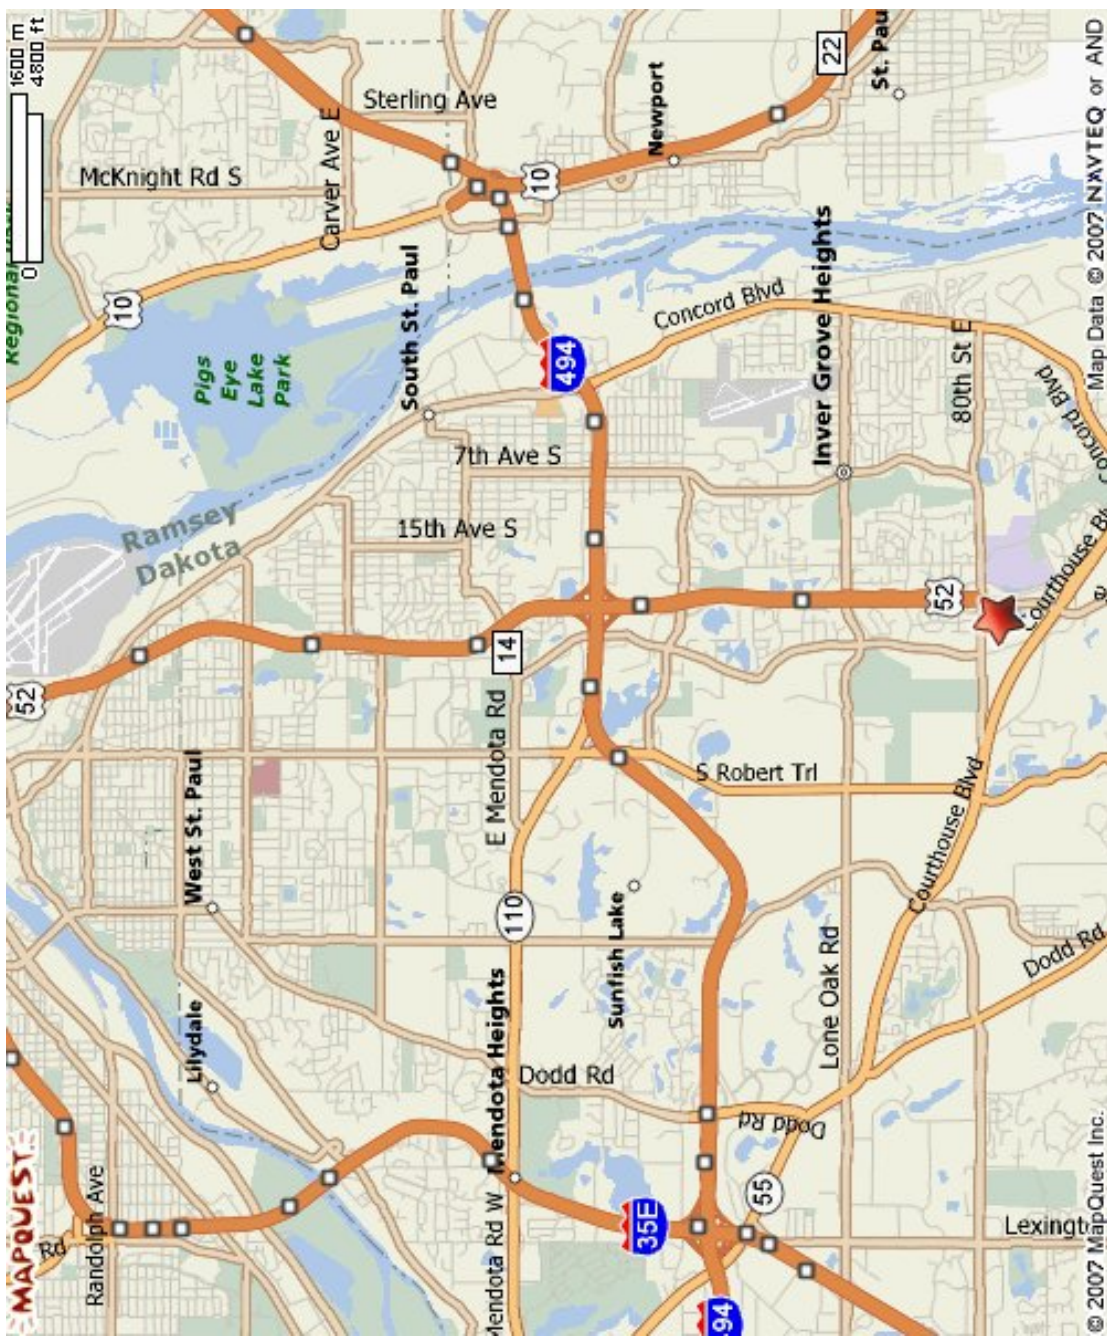

# Minnesota State Veterans Day Program

Inver Grove Heights Veterans Memorial Community Center

8055 Barbara Ave, Inver Grove Heights, MN

**From South:** Take Hwy 52 North to 80th St. Take a right onto 80th St. Take a left onto Barbara Ave. into the parking lot.

**From the North:** Take Hwy 52 South to the 80th St Exit. Turn right onto 80th St. Take a left onto Barbara Ave. into the parking lot.

**From the East:** Go West on I-494 then go South on Hwy. 52. Take Hwy. 52 South to 80th St Exit. Turn right onto 80th St. Take a left onto Barbara Ave.

**From the West:** Go East on I-494 then go South on Hwy. 52. Take Hwy. 52 South to the 80th St Exit. Turn right onto 80th St. and left onto Barbara Ave.

**Detailed map on next page**

# Minnesota State Veterans Day Program

Inver Grove Heights Veterans Memorial Community Center

8055 Barbara Ave, Inver Grove Heights, MN