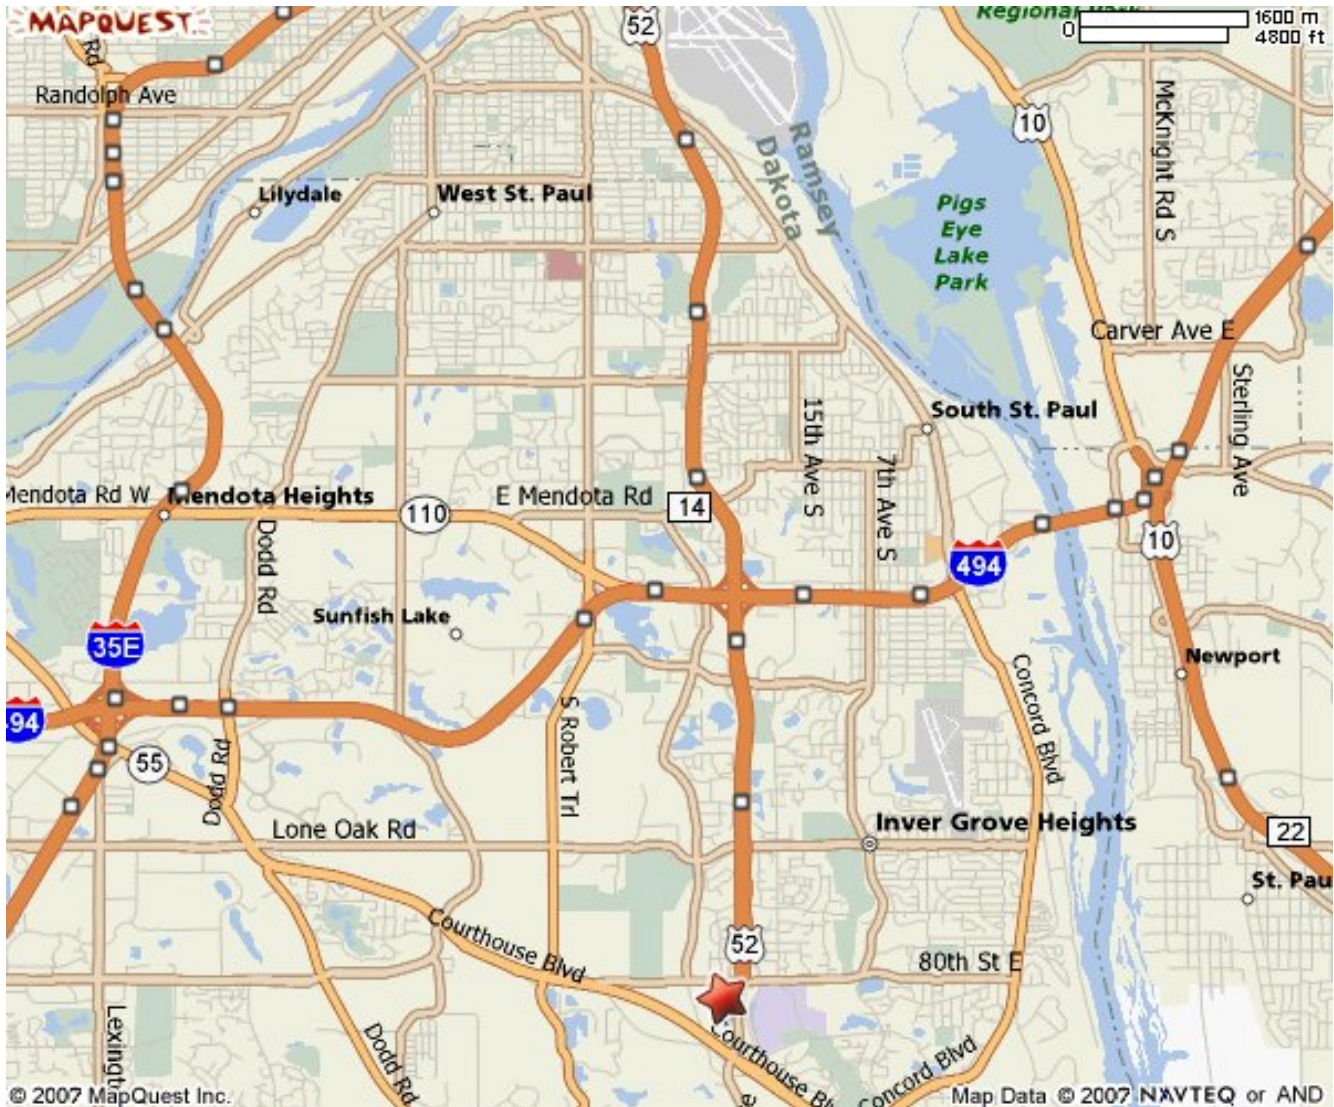

# Minnesota State Veterans Day Program

Inver Grove Heights Veterans Memorial Community Center  
8055 Barbara Ave, Inver Grove Heights, MN

**From South:** Take Hwy 52 North to 80th St. Take a right onto 80th St. Take a left onto Barbara Ave. into the parking lot.

**From the North:** Take Hwy 52 South to the 80th St Exit. Turn right onto 80th St. Take a left onto Barbara Ave. into the parking lot.

**From the East:** Go West on I-494 then go South on Hwy. 52. Take Hwy. 52 South to 80th St Exit. Turn right onto 80th St. Take a left onto Barbara Ave.

**From the West:** Go East on I-494 then go South on Hwy. 52. Take Hwy. 52 South to the 80th St Exit. Turn right onto 80th St. and left onto Barbara Ave.

Detailed map on next page

# Minnesota State Veterans Day Program

Inver Grove Heights Veterans Memorial Community Center

8055 Barbara Ave, Inver Grove Heights, MN